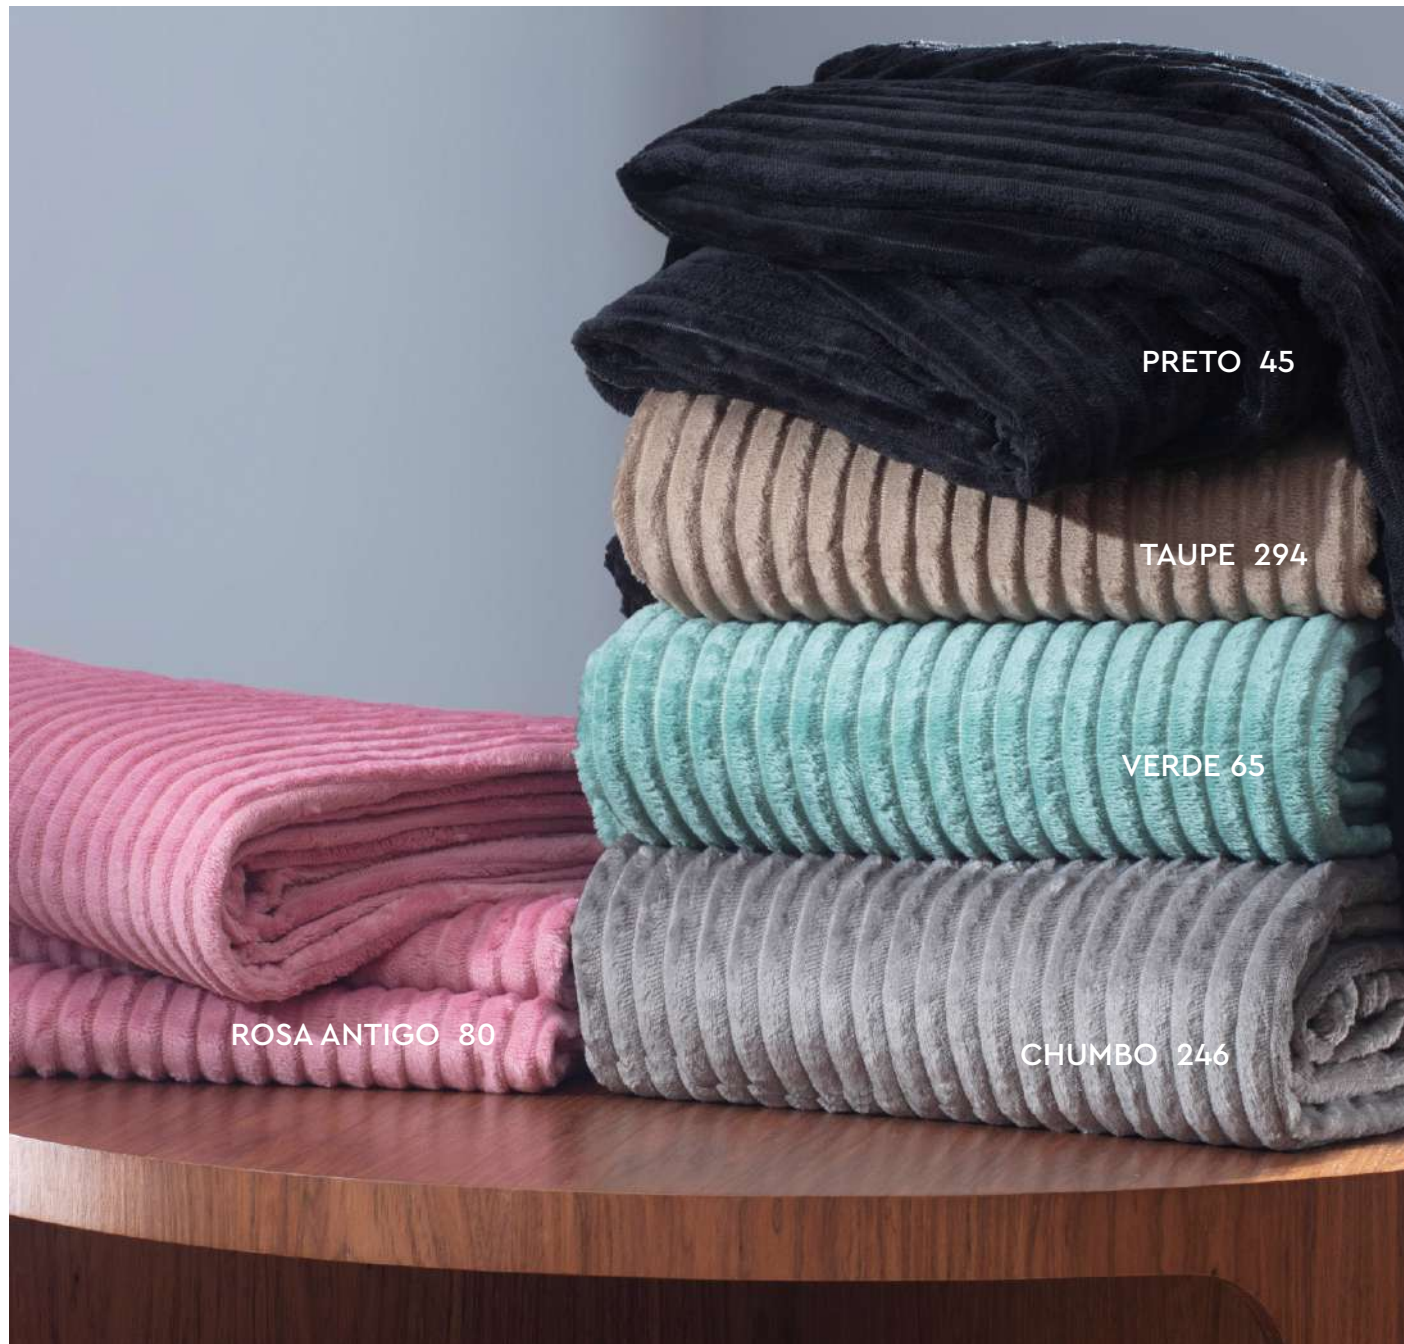

COBERTOR HOME DESIGN LUSTER

TOQUE MACIO

SOLTEIRO CÓDIGO 73

1,50 m x 2,00 m

CASAL CÓDIGO 18

1,80 m x 2,20 m

KING CÓDIGO 19

2,20 m x 2,40 m

FAMÍLIA 700336

COR ROSA ANTIGO 80

VERDE 65

TAUPE 294

CHUMBO 246

PRETO 45

SORTIDA 1 481

100% POLIÉSTER

QMM =6 PEÇAS

CINTA